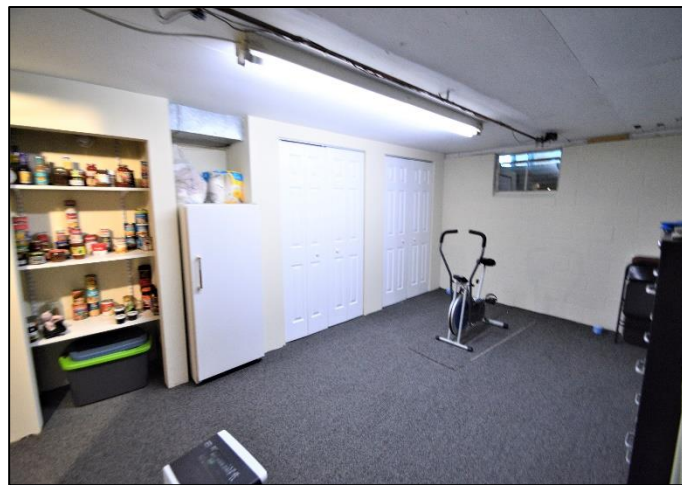

HOME EXTERIOR: Hardie plank Siding, Soffit, Gutters (and gutter guards), recessed lighting under soffit, stamped concrete patio and sidewalk

HVAC: New HVAC in 2022. Electric with propane back-up

FIREPLACES: 2 new wood stoves and interior chimney (Family Rm and Primary Bedroom)

BASEMENT: Renovated Laundry Room, Converted storage room into recreation room and game room, installed rough-in plumbing for a Bar, added sump pump with alarm.

BARN/SHED: installed heater and painted exterior

BEFORE & AFTER

KITCHEN & DINING

BEFORE & AFTER

KITCHEN & DINING

BEFORE & AFTER

FAMILY ROOM – MAIN FLOOR

BEFORE & AFTER

FAMILY ROOM – MAIN FLOOR

BEFORE & AFTER

FAMILY ROOM – LOWER FLOOR

BEFORE & AFTER

FAMILY ROOM – LOWER FLOOR

BEFORE & AFTER

BASEMENT

BEFORE & AFTER

BASEMENT