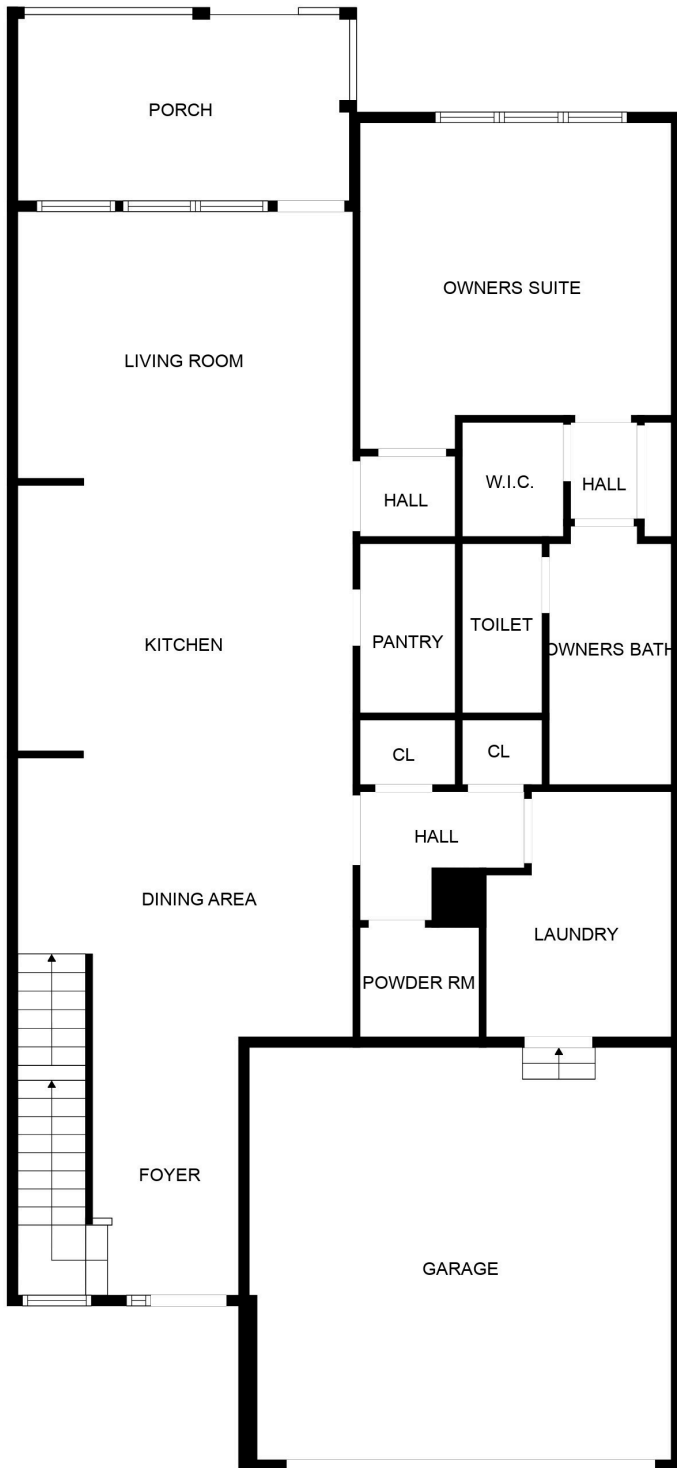

Columbia Place

1235 Coulee Way, Wilmington, DE 19803

This information is provided as a courtesy only, it is not a warranty and should be independently investigated by Buyers.

Tim Carter

Associate Broker, CRS, REALTOR®
 7234 Lancaster Pike
 Hockessin, DE 19707
 302.584.7288 mobile
 302.239.3000 office
 tcarter@psre.com
 timcarterhomes.com