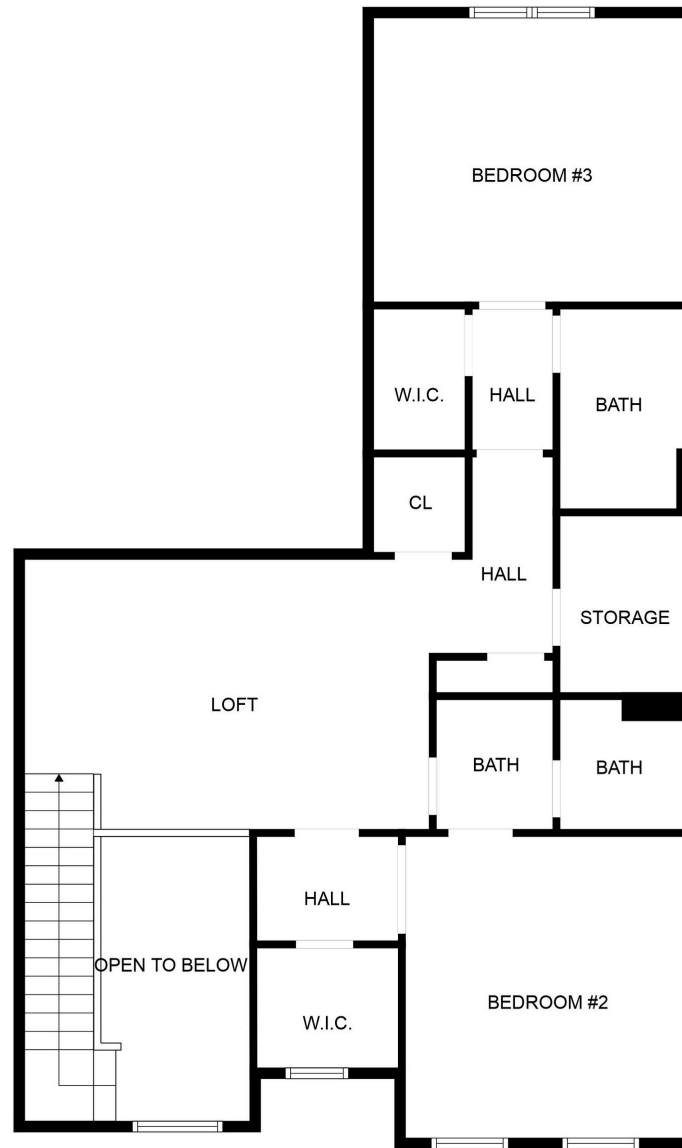

Columbia Place

1235 Coulee Way, Wilmington, DE 19803

This information is provided as a courtesy only, it is not a warranty and should be independently investigated by Buyers.

Tim Carter

Associate Broker, CRS, REALTOR®
 7234 Lancaster Pike
 Hockessin, DE 19707
 302.584.7288 mobile
 302.239.3000 office
 tcarter@psre.com
 timcarterhomes.com