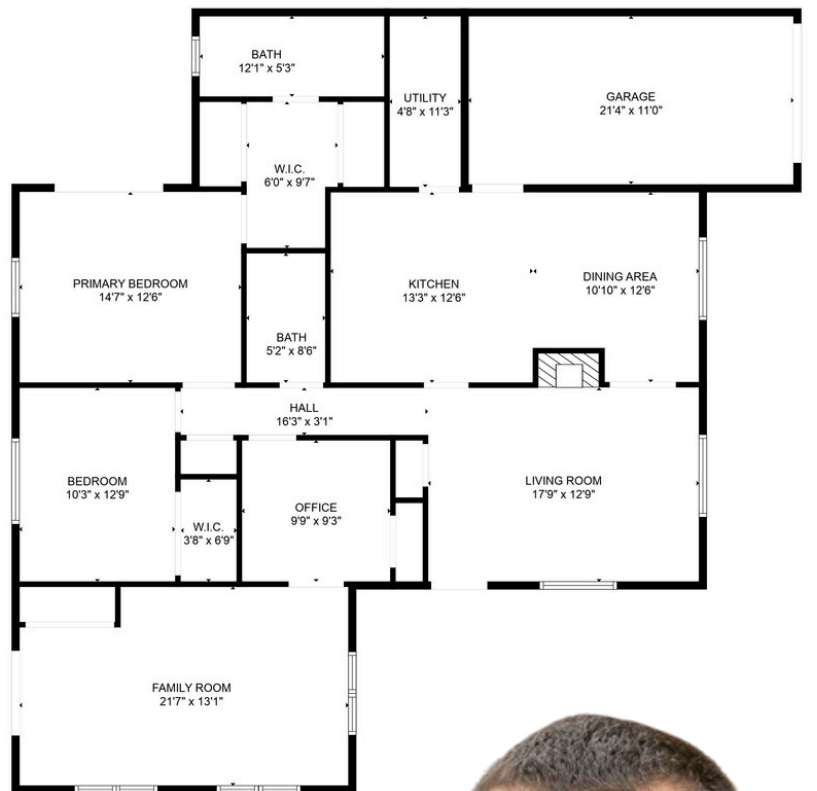

Green Valley

153 Upper Valley Lane | Newark, DE 19711

Tim Carter

Associate Broker, CRS, REALTOR®

Patterson-Schwartz Real Estate

7234 Lancaster Pike | Hockessin, DE 19707

302.584.7288 mobile | 302.239.3000 office