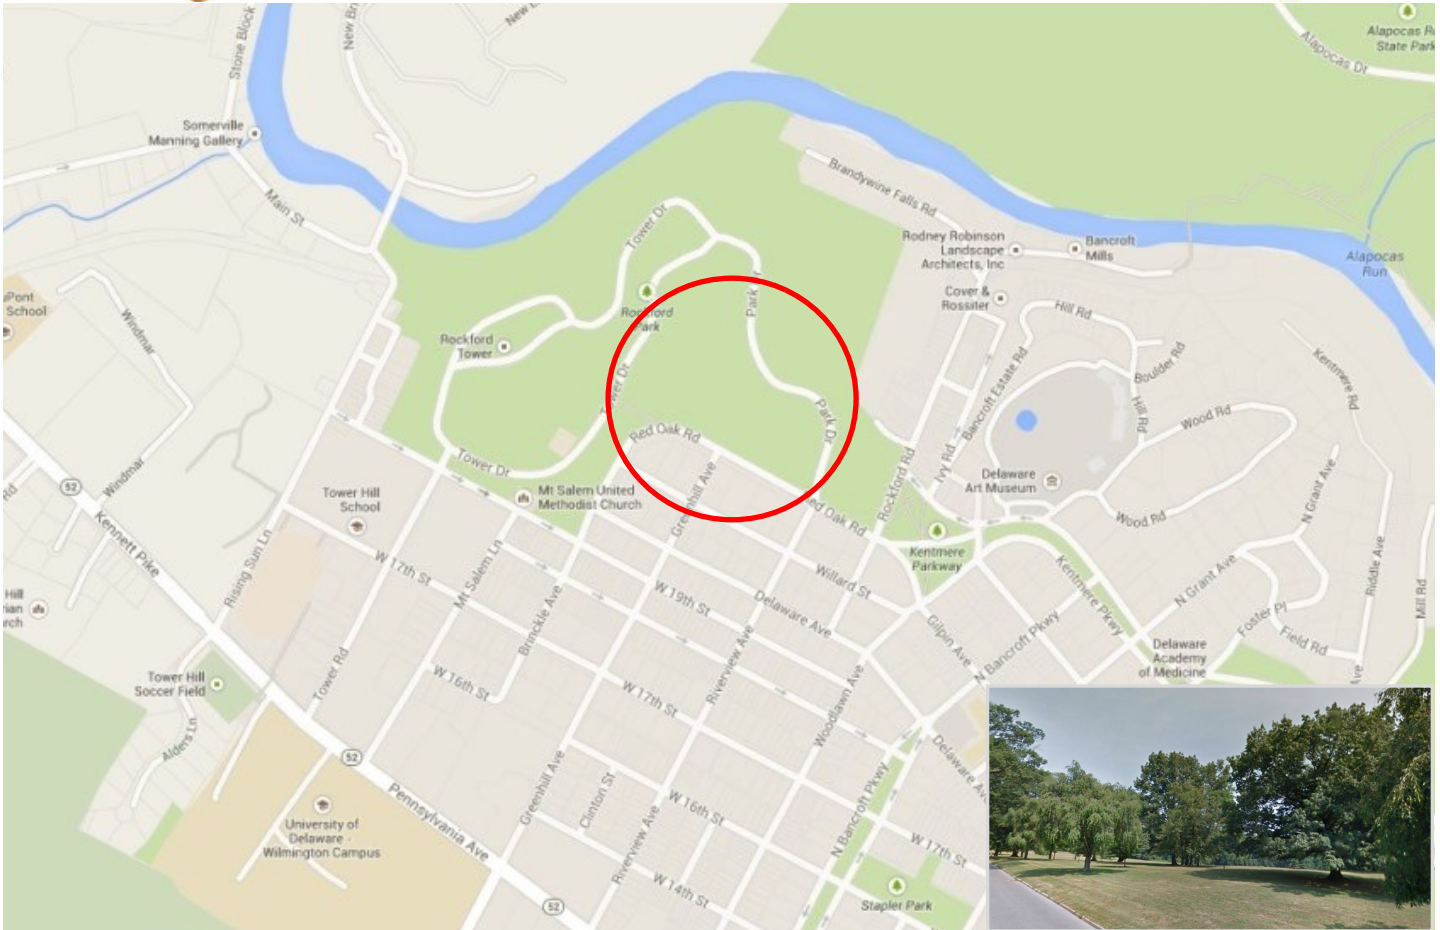

WILMINGTON STATE PARKS

ROCKFORD PARK - BARK PARK

New Castle County, Delaware

Google maps

- The Bark Park is a large open grassy field along the curve of Red Oak Road and Park Drive. It is an off-leash area that is not fenced in.
- The park is open 7 days a week from 8:00 A.M. until sunset.
- For more information, please visit the Delaware State Parks website: www.destateparks.com